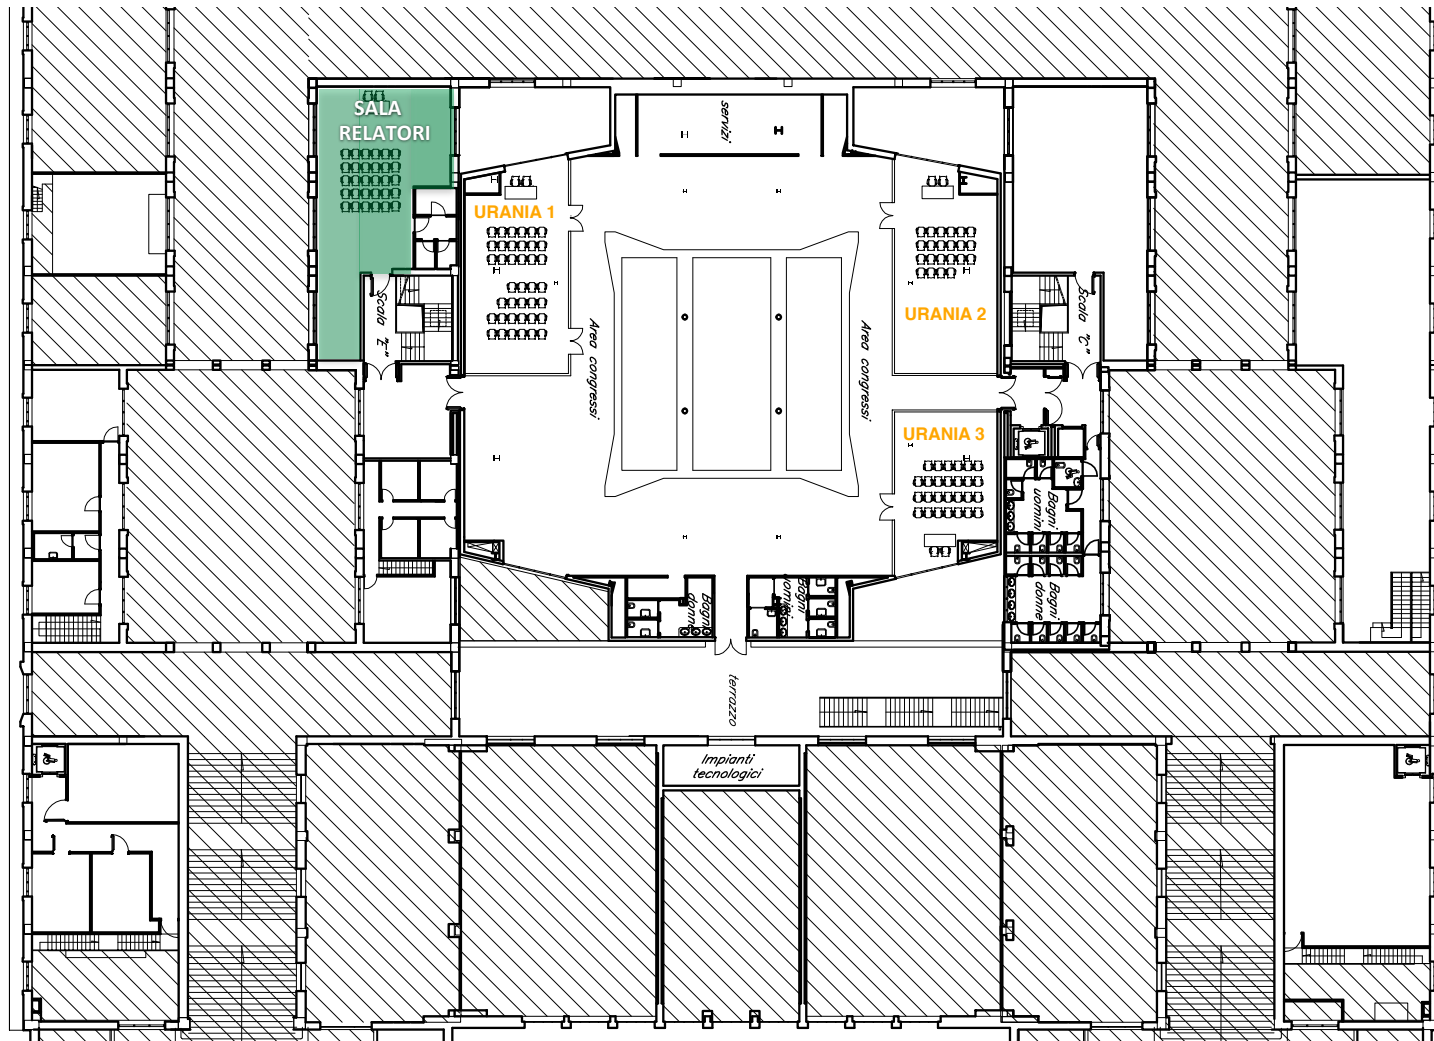

EXPO AREA | 1 Piano - 1st Floor

Evidenziati in giallo i plasma dell'area expo
Enlighted in yellow the expo area screens

Stand assegnati / Assigned booths

1. Bancaforte
2. TAS Group
3. Monte Titoli
5. Capgemini
6. NTT DATA
9. Panini
10. ACI Worldwide
11. Gruppo ICBI
12. SIA
13. ENTERPRISE
14. Consorzio CBI
15. IQC team

EXPO AREA | Il Piano - 2nd Floor

Sale assegnate / Assigned rooms

11 giugno - 11th June

I PIANO - 1st FLOOR

DIONE - ELECTRA
CALIPSO
PERSEIDE Dedagroup

II PIANO - 2nd FLOOR

URANIA 1. EBA Clearing
URANIA 2. TAS Group
URANIA 3. Caggemini

12 giugno - 12th June

I PIANO - 1st FLOOR

DIONE - ELECTRA
CALIPSO
PERSEIDE

II PIANO - 2nd FLOOR

URANIA 1. Panini
URANIA 2. TAS Group
URANIA 3. Consorzio CBI