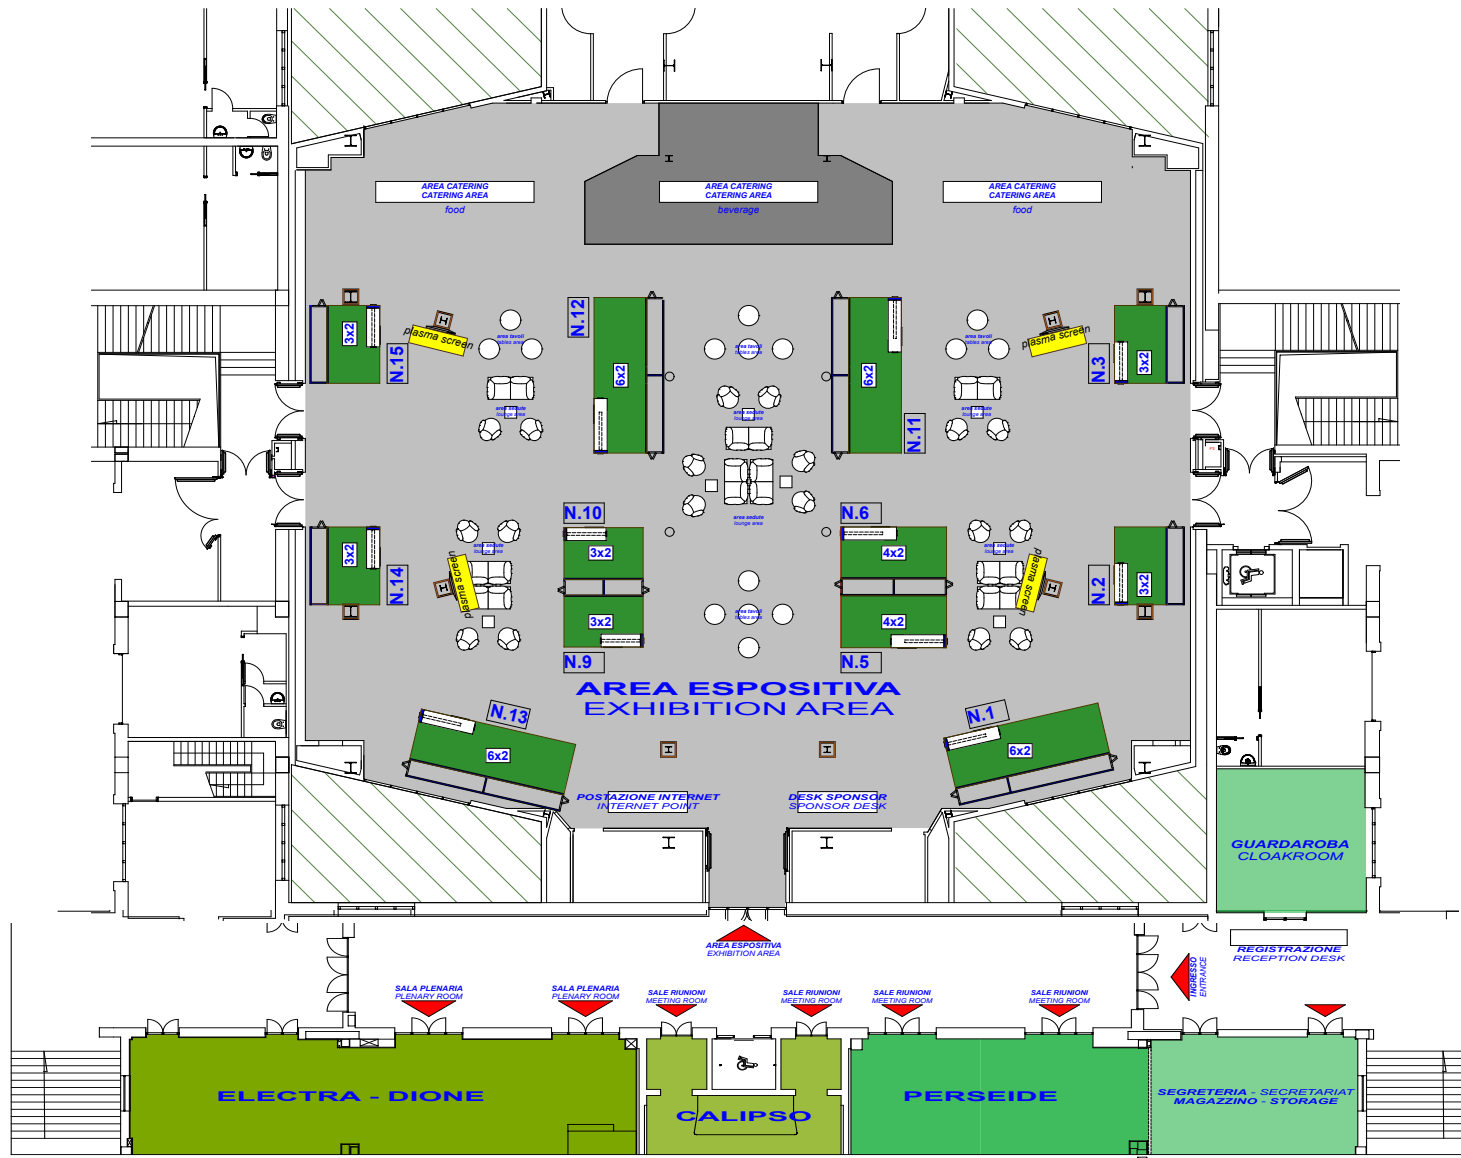

EXPO AREA | 1 Piano - 1st Floor

Evidenziati in giallo i plasma dell'area expo
Enlighted in yellow the expo area screens

Stand assegnati / Assigned booths

1. Bancaforte
2. TAS Group
3. Monte Titoli
5. Capgemini
6. NTT DATA
9. Panini
10. ACI Worldwide
11. Gruppo ICBI
12. SIA
13. ENTERPRISE
14. Consorzio CBI
15. IQC team

EXPO AREA | Il Piano - 2nd Floor

Sale assegnate / Assigned rooms

11 giugno - 11th June

I PIANO - 1st FLOOR

DIONE - ELECTRA
CALIPSO
PERSEIDE Dedagroup

II PIANO - 2nd FLOOR

URANIA 1. EBA Clearing
URANIA 2. TAS Group
URANIA 3. Caggemini

12 giugno - 12th June

I PIANO - 1st FLOOR

DIONE - ELECTRA
CALIPSO
PERSEIDE

II PIANO - 2nd FLOOR

URANIA 1. Panini
URANIA 2. TAS Group
URANIA 3. Consorzio CBI